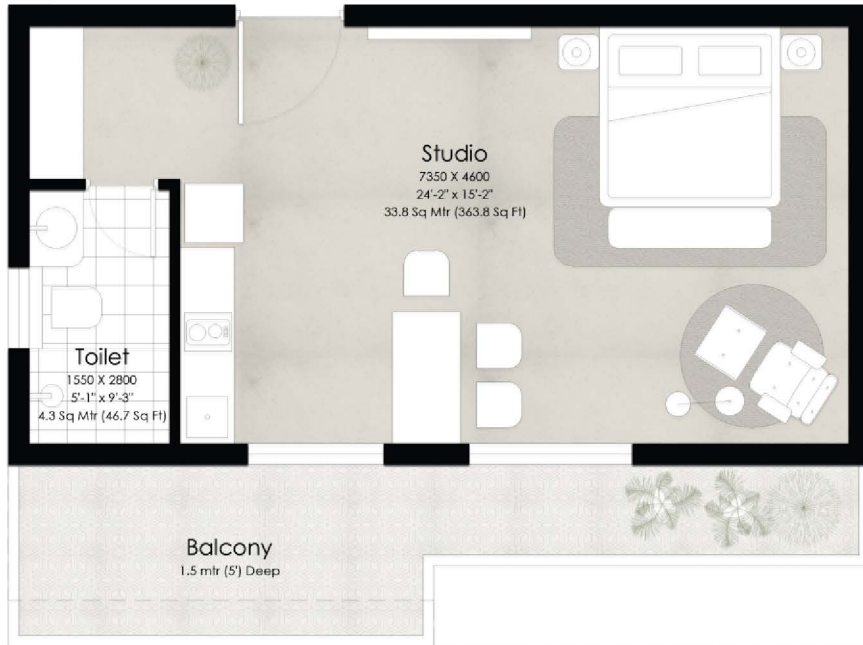

TWO BHK

- 1000 sq ft unit
- Comfortable bedrooms with dedicated storage spaces and ensuite
- Naturally lit hall with living, dining and kitchen space with all required amenities
- Connected spacious balconies with utilities tucked away discreetly

LIVING ROOM | TWO BHK

BEDROOM | TWO BHK

BATHROOM | TWO BHK

ONE BHK

- 550 sq ft unit
- Cosy bedroom with ensuite
- Dedicated storage units
- Connected terrace balcony

LIVING ROOM | ONE BHK

LIVING ROOM | ONE BHK

STUDIO

- 500 sq ft
- Hall space with a sleeping space and a dining area
- Pantry unit with utilities
- Dedicated storage space next to a toilet-bath
- Connected terrace balcony

STUDIO

At Rehati, our commitment extends far beyond the creation of exceptional living spaces. It encompasses a promise, a commitment to our homeowners that defines the very essence of our brand.