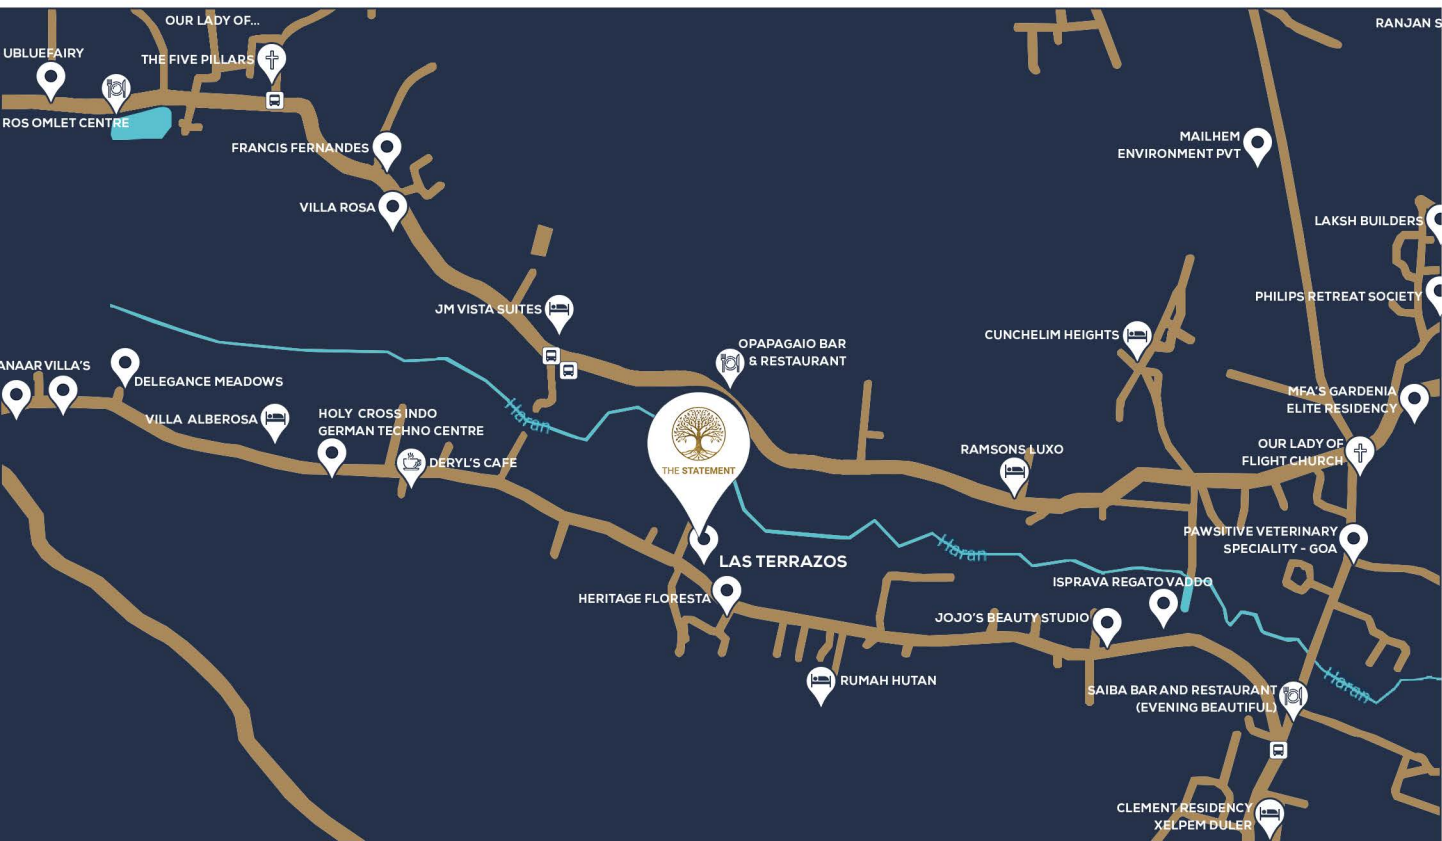

LOCATION

Strategically situated in the heart of Siolim, The Statement embraces a prime location that offers convenience, and connectivity, providing a tranquil haven while being easily accessible to key attractions and amenities in Goa.