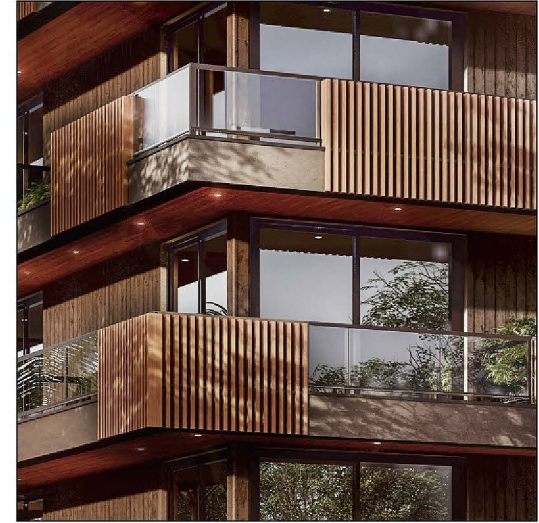

SUSTAINABLE MATERIAL SELECTION:

The raw materials have been mindfully selected factoring in their sustainable availability while considering the requisite skills for construction. This approach not only ensures a reduced carbon footprint but also aligns with our commitment to support local resources and craftsmanship, fostering a responsible and sustainable construction process.

These environmental considerations, combined with our pursuit of sustainable sophistication, not only reflect our dedication to a greener tomorrow but also enhance the overall experience of luxury living at “The Statement.”